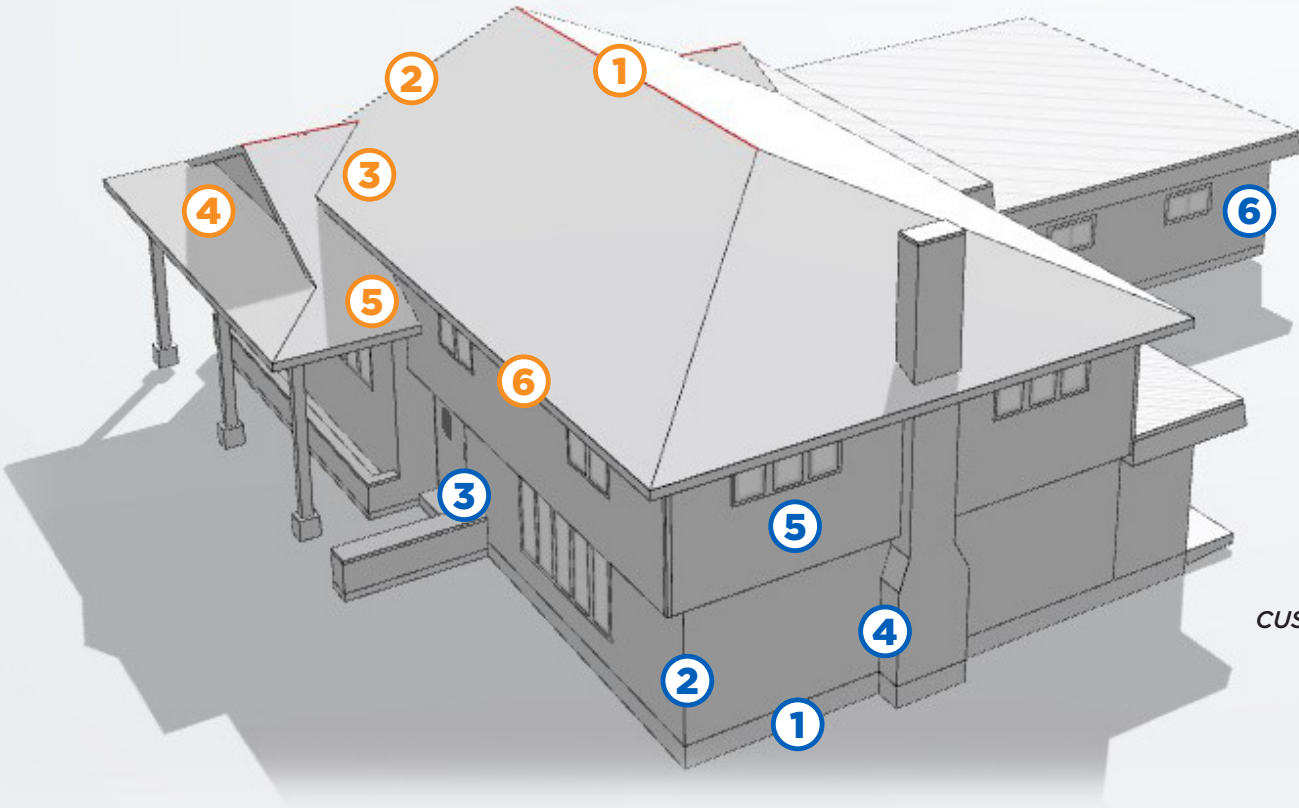

TRIM PROFILES

SELL SHEET

CUSTOM TRIMS AVAILABLE

STANDARD TRIMS

ROOFING

- 1 Ridgcap Residential
 - 2 Gable Drip Reroof
 - 3 Valley Trim
 - 4 Headwall Trim
 - 5 Sidewall Trim
 - 6 Eave Drip Edge
 - Snow Stop
-

SIDING

- 1 Base Trim
 - 2 Outside Corner Commercial
 - 3 Inside Corner
 - 4 J Trim
 - 5 Window with Door Trim
 - 6 Window Drip Edge
 - Gable Divider
-

SPECIALTY TRIM PROFILES

SELL SHEET

**Get pricing
online anytime.**

**Scan this to
get started.**

Track Cover

Corner Box

Door Casing
Commercial

Door Jam

Door Jam
Commercial

Freeze Board

Double J Trim
(Reduces Scratches)

Gable Divider
Commercial

Gable Dripedge
Built In J

Shed Ridge

Pitch Change A

Barn Cornice Eave